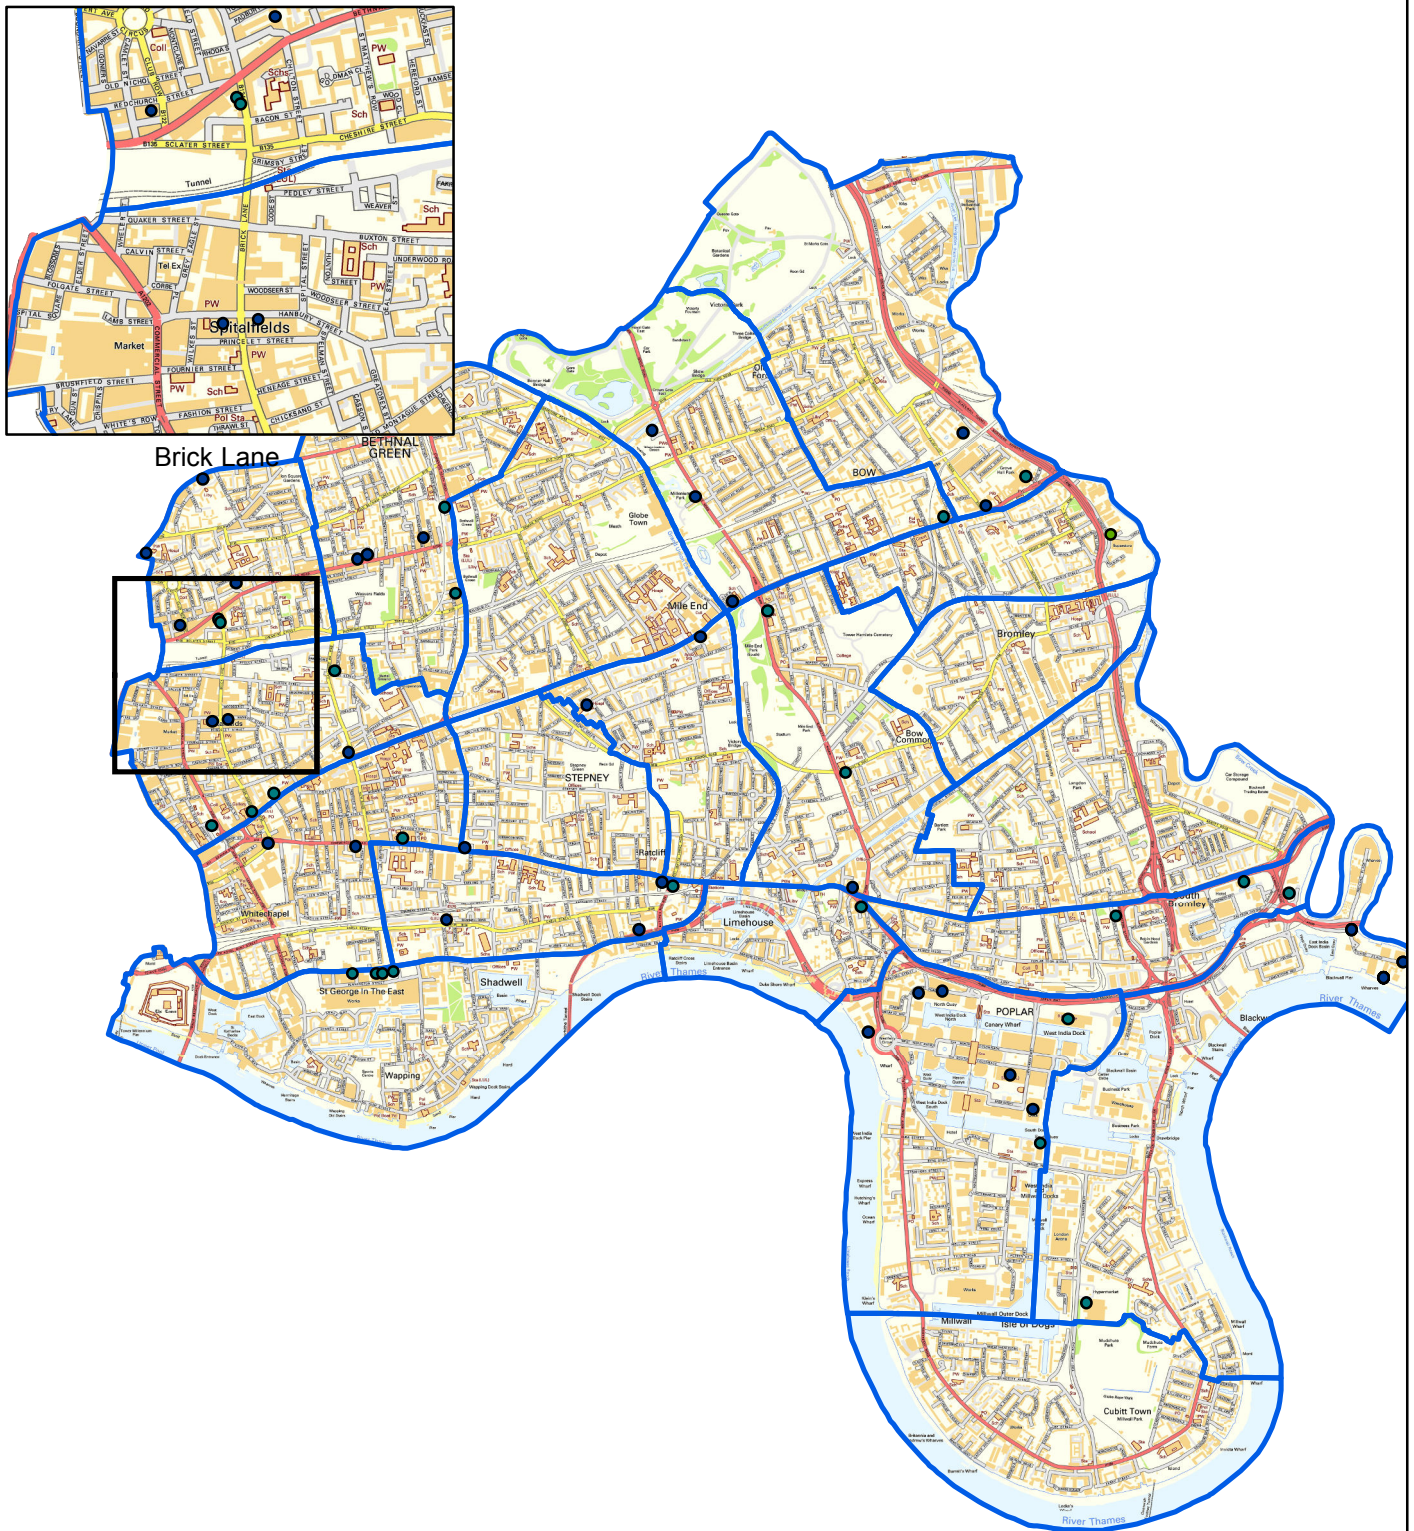

# Sep 14 to Aug 15 ASB/crime hotspot map for licensed premises between 4am and 5am

## Premises Opening Hours

- Open 24hrs
- Closing 4am-5am
- Closing 5am-6am

Between September 2014 and August 2015 there has been 45 incidents reported to the Council or Police relating to a licensed premises between the hours of 4am to 5am. Due to an insufficient number of incidents it is not appropriate to produce a hotspot map.